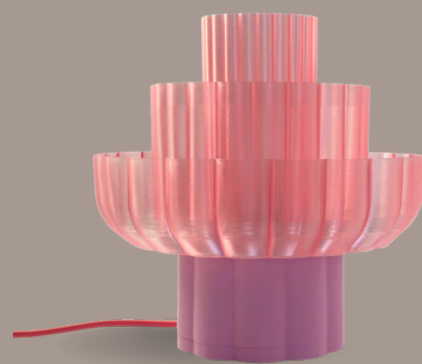

2024

01

Õisik

Product guide

Blushin Bloom was born as a dream that grew from shadows and light, unfolding like a rhubarb blossom in the spring sun. When it blooms, it fills the space with a delicate glow, offering moments where light and shadows dance.

ENG

INSPIRATION

Õisik is rich and multi-layered like delicious pastries, with a swirled structure reminiscent of lush fields or creamy frosting.

COLOURS

blushin bloom

pink matte & trancluent

lilac whisper

purple matte & trancluent

mocha mist

beige matte & clear trancluent

SPECIFICATIONS

// Product Description

Table lamp

// Environment

Indoor

// Dimensions

H: 25 cm / 9,8 in

W: 25 cm / 9,8 in

D: 25 cm / 9,8 in

// Weight

0.4 kg

// Voltage

220-240V – 50Hz

// Light Source