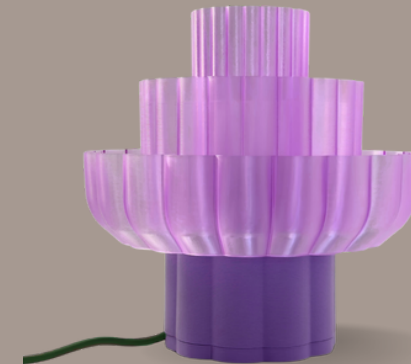

2024

01

Õisik

Product guide

Blushin Bloom was born as a dream that grew from shadows and light, unfolding like a rhubarb blossom in the spring sun. When it blooms, it fills the space with a delicate glow, offering moments where light and shadows dance.

ENG

INSPIRATION

Õisik is rich and multi-layered like delicious pastries, with a swirled structure reminiscent of lush fields or creamy frosting.

COLOURS

blushin bloom

pink matte & trancluent

lilac whisper

purple matte & trancluent

mocha mist

beige matte & clear trancluent

SPECIFICATIONS

// Product Description

Table lamp

// Environment

Indoor

// Dimensions

H: 25 cm / 9,8 in

W: 25 cm / 9,8 in

D: 25 cm / 9,8 in

// Weight

0.4 kg

// Voltage

220-240V – 50Hz

// Light Source